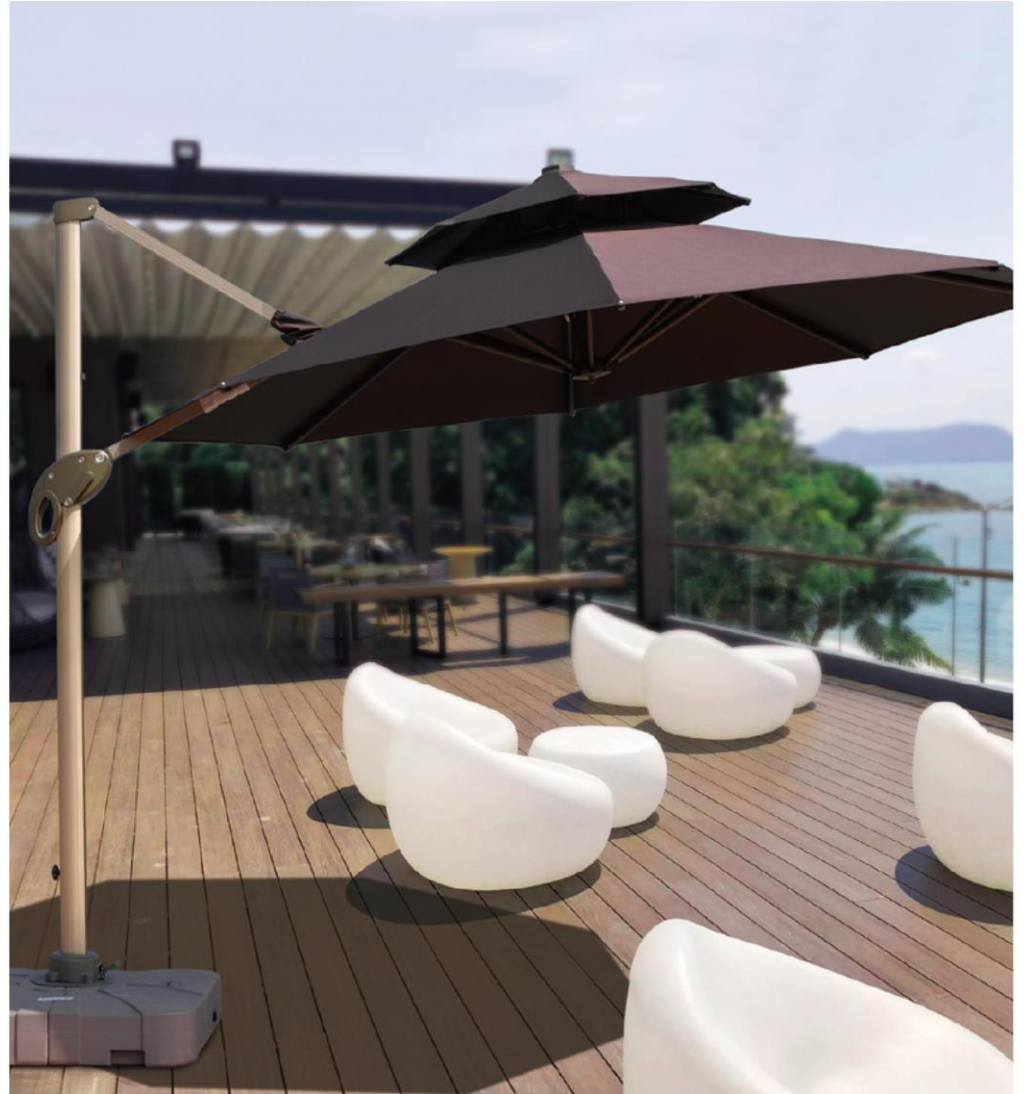

FIBER DYED CLOTH

METAL PARTS

INTEGRATED PLASTICS

HUM045 SIZE:2.5m*2.5m/3m*3m/Dia 3m
POLE:77mm

FHUM036-6/7 SIZE:3m*3m/4m*4m
POLE:100mm

FHUM036-1/2 SIZE:2.5m*2.5m/3m*3m
POLE:100mm

FHUM036-3/4 SIZE:2.5m*2.5m/3m*3m
POLE:77mm