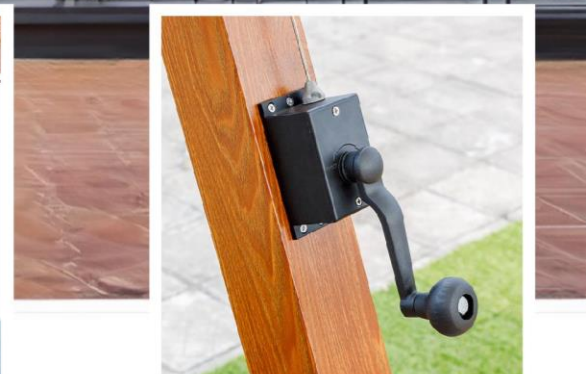

SIZE:3m*3m
POLE:93mm

28

FHUM016

SIZE:3m*3m/3.5m*3.5m
POLE:77mm

FHZT021 SIZE:3*3m
POLE:69*69mm

FHUM031 SIZE:3.5*3.5m
POLE:89*89mm

COMPOSITE COATING

FIBER DYED CLOTH